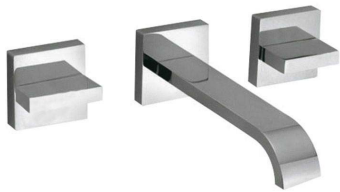

BTW Pan - White

Soft close seat

Ultra-slim Concealed Cistern

Square Flush Plate - Chrome

**THE SACHELLE GROUP (TSG)**  
IMPORTERS & DISTRIBUTORS OF DESIGNER SANITARYWARE SINCE 1978

**BASIN**

Wisp Basin Monobloc  
Without Pop-Up Waste - Chrome

Wash Basin 50 x 37cm - White

Small Bottle Trap  
with 400mm Pipe - Chrome

Free Flow Basin Waste 1.1/4" - Chrome

**SHOWER**

Floor Sh/Tray 750x 1850 x 145/155mm

Thermostatic Shower Valve 2 Way - Chrome

Shower Corner Wetroom Panel 900mm Silver/Clear

Square Shower Head 300mm - Chrome

Wall Outlet With Handset & Hose - Chrome

**THE SACHELLE GROUP (TSG)**  
IMPORTERS & DISTRIBUTORS OF DESIGNER SANITARYWARE SINCE 1978

BATHROOM

1700 x 750 x 410mm Plain Bath - White

Thermostatic Shower Valve 2 Way - Chrome

Wall Mounted 2 Hole Basin Mixer with 200mm Spout - Chrome

Round Shower Head 200mm - Chrome

Classic Hinged Bath Screen 860 x 1385mm - Silver/Clear

**BATH BRASSWARE**