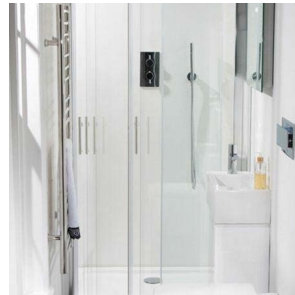

PARKSIDE
ST PETER'S

THE SACHELLE GROUP (TSG)
IMPORTERS & DISTRIBUTORS OF DESIGNER SANITARYWARE SINCE 1978

WC

Wrap Over Seat Soft Case - White

Wall Hung Pan - White

BASIN

Wisp Basin Monobloc
Without Pop-Up Waste - Chrome

Small Bottle Trap
with 400mm Pipe - Chrome

Jones Wash Basin With Overflow
55 x 43mm 1TH - White

Basin Click
Clack Waste Slotted - Chrome

SHOWER

Agua Maison Stetson Bath 1700 x 750mm

Semi Frameless Single Bath
Screen 850 x 1500mm - Silver/Clear

Design Wall Outlet With Handset & Hose - Chrome

SHOWER ROOM

Quadrant Stone Resin Tray 800 x 800 x 45mm - White

Shower Quadrant 800mm - Polished Chrome/Glass

Rectangle Stone Resin Tray 1700 x 700 x 45mm - White

Soft Close Slider Shower Door
1700mm - Polished Chrome/Glass

Square Shower Arm 310mm - Chrome

BATH BRASSWARE

Central 250mm
Fixed Head Brass - Brass

Thermostatic Shower Valve - Chrome

Extended Bath
Click Clack Waste 90cm - Chrome/White