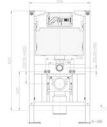

ROTHSAY SHOWER

THE SACHELLE GROUP (TSG)
IMPORTERS & DISTRIBUTORS OF DESIGNER SANITARYWARE SINCE 1978

WC

Wrap Over Seat Soft Case - White

Wall Hung Pan - White

WC Frame & Cistern 980 x 500mm

Central Flush Plate - Chrom

BASIN

Wisp Basin Monobloc
Without Pop-Up Waste - Chrome

Turin Wall Mounted Basin
500 x 350 x 120mm - White

Small Bottle Trap
with 400mm Pipe - Chrome

Basin Click
Clack Waste Slotted - Chrome

THE SACHELLE GROUP (TSG)
IMPORTERS & DISTRIBUTORS OF DESIGNER SANITARYWARE SINCE 1978

SHOWER

- Square Shower Tray 900 x 900mm - White
- Square Tray 800 x 800 x 40mm - White
- Rectangular Tray 760 x 900 x 40mm - White
- Rectangular Tray 900 x 1200 x 40mm - White
- Rectangular Tray 800 x 1000 x 40mm - White
- Rectangular Tray 800 x 1100 x 40mm - White