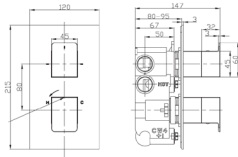

WAPPING
RIVERSIDE

THE SACHELLE GROUP (TSG)
IMPORTERS & DISTRIBUTORS OF DESIGNER SANITARYWARE SINCE 1978

WC

BTW MOUNTED PAN

FLUSH CONCEALED CISTERN
465X458MM

FLUSH PLATE - CHROME

BASIN

BASIN MONOBLOC
WITHOUT POP-UP WASTE

VANITY BASIN
WITH OVERFLOW

SHOWER BRASSWARE

THERMO SHOWER VALVE

CEILING SHOWER ARM
200MM

SQUARE SHOWER KIT
WITH OUTLET

SHOWERHEAD
200 X 200 X 8

SHOWER ENCLOSURE

ELITE SINGLE SLIDER 1200

RECTANGULAR TRAY 800 X 1200 25MM

BATH BRASSWARE

THERMO SHOWER VALVE

CEILING SHOWER ARM 200MM

BATH CLICK CLACK WASTE WITH FILLER

SHOWERHEAD 200 X 200 X 8

BATH SCREEN

HINGED BATH SCREEN CP CLEAR