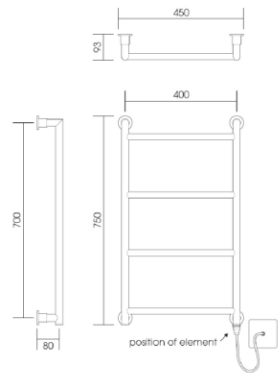

VANITY BASIN
WITH OVERFLOW

SHOWER BRASSWARE

THERMO SHOWER VALVE

CEILING SHOWER ARM
200MM

SQUARE SHOWER KIT
WITH OUTLET

SHOWERHEAD
200 X 200 X 8

SHOWER ENCLOSURE

ELITE SINGLE SLIDER 1200

RECTANGULAR TRAY 800 X 1200 25MM

BATH BRASSWARE

THERMO SHOWER VALVE

CEILING SHOWER ARM 200MM

BATH CLICK CLACK WASTE WITH FILLER

SHOWERHEAD 200 X 200 X 8

BATH SCREEN

HINGED BATH SCREEN CP CLEAR