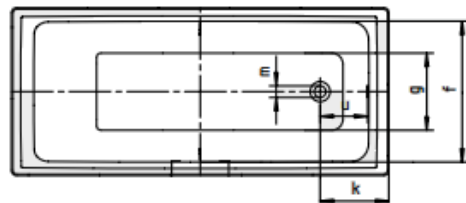

THE SACHELLE GROUP (TSG)
IMPORTERS & DISTRIBUTORS OF DESIGNER SANITARYWARE SINCE 1978

BATH

BATH 1700 x 750