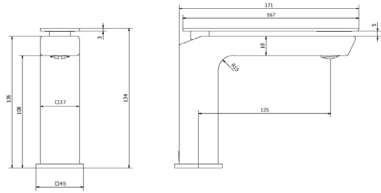

WAPPING
RIVERSIDE

THE SACHELLE GROUP (TSG)
IMPORTERS & DISTRIBUTORS OF DESIGNER SANITARYWARE SINCE 1978

WC

BTW MOUNTED PAN

FLUSH CONCEALED CISTERN
465X458MM

FLUSH PLATE - CHROME

BASIN

BASIN MONOBLOC
WITHOUT POP-UP WASTE

VANITY BASIN
WITH OVERFLOW

SHOWER BRASSWARE

THERMO SHOWER VALVE

CEILING SHOWER ARM
200MM

SQUARE SHOWER KIT
WITH OUTLET

SHOWERHEAD
200 X 200 X 8

SHOWER ENCLOSURE

ELITE SINGLE SLIDER 1200

RECTANGULAR TRAY 800 X 1200 25MM

BATH BRASSWARE

THERMO SHOWER VALVE

CEILING SHOWER ARM 200MM

BATH CLICK CLACK WASTE WITH FILLER

SHOWERHEAD 200 X 200 X 8

BATH SCREEN

HINGED BATH SCREEN CP CLEAR