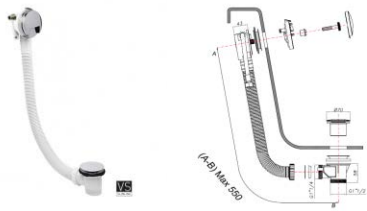

WAPPING
RIVERSIDE

THE SACHELLE GROUP (TSG)
IMPORTERS & DISTRIBUTORS OF DESIGNER SANITARYWARE SINCE 1978

WC

BTW MOUNTED PAN

FLUSH CONCEALED CISTERN
465X458MM

FLUSH PLATE - CHROME

BASIN

BASIN MONOBLOC
WITHOUT POP-UP WASTE

VANITY BASIN
WITH OVERFLOW

SHOWER BRASSWARE

THERMO SHOWER VALVE

CEILING SHOWER ARM
200MM

SQUARE SHOWER KIT
WITH OUTLET

SHOWERHEAD
200 X 200 X 8

SHOWER ENCLOSURE

ELITE SINGLE SLIDER 1200

RECTANGULAR TRAY 800 X 1200 25MM

BATH BRASSWARE

THERMO SHOWER VALVE

CEILING SHOWER ARM 200MM

BATH CLICK CLACK WASTE WITH FILLER

SHOWERHEAD 200 X 200 X 8

BATH SCREEN

HINGED BATH SCREEN CP CLEAR

ELECTRIC TOWEL RAIL

THE SACHELLE GROUP (TSG)
IMPORTERS & DISTRIBUTORS OF DESIGNER SANITARYWARE SINCE 1978

BATH

BATH 1700 x 750

THE SACHELLE GROUP (TSG)

THE SACHELLE GROUP (TSG)

IMPORTERS & DISTRIBUTORS OF DESIGNER SANITARYWARE SINCE 1978