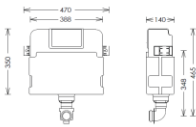

FLUSH CONCEALED CISTERN
465X458MM