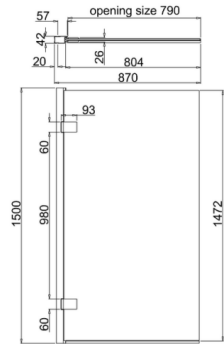

VANITY BASIN
WITH OVERFLOW

SHOWER BRASSWARE

THERMO SHOWER VALVE

CEILING SHOWER ARM
200MM

SQUARE SHOWER KIT
WITH OUTLET

SHOWERHEAD
200 X 200 X 8

SHOWER ENCLOSURE

ELITE SINGLE SLIDER 1200

RECTANGULAR TRAY 800 X 1200 25MM

BATH BRASSWARE

THERMO SHOWER VALVE

CEILING SHOWER ARM 200MM

BATH CLICK CLACK WASTE WITH FILLER

SHOWERHEAD 200 X 200 X 8

BATH SCREEN

HINGED BATH SCREEN CP CLEAR