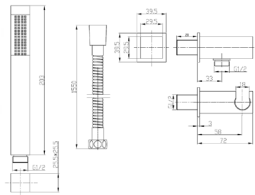

VANITY BASIN
WITH OVERFLOW

SHOWER BRASSWARE

THERMO SHOWER VALVE

CEILING SHOWER ARM
200MM

SQUARE SHOWER KIT
WITH OUTLET

SHOWERHEAD
200 X 200 X 8

SHOWER ENCLOSURE

ELITE SINGLE SLIDER 1200

RECTANGULAR TRAY 800 X 1200 25MM

BATH BRASSWARE

THERMO SHOWER VALVE

CEILING SHOWER ARM 200MM

BATH CLICK CLACK WASTE WITH FILLER

SHOWERHEAD 200 X 200 X 8

BATH SCREEN

HINGED BATH SCREEN CP CLEAR