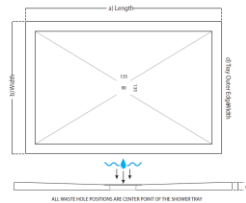

VANITY BASIN
WITH OVERFLOW

SHOWER BRASSWARE

THERMO SHOWER VALVE

CEILING SHOWER ARM
200MM

SQUARE SHOWER KIT
WITH OUTLET

SHOWERHEAD
200 X 200 X 8

SHOWER ENCLOSURE

ELITE SINGLE SLIDER 1200

RECTANGULAR TRAY 800 X 1200 25MM

BATH BRASSWARE

THERMO SHOWER VALVE

CEILING SHOWER ARM 200MM

BATH CLICK CLACK WASTE WITH FILLER

SHOWERHEAD 200 X 200 X 8

BATH SCREEN

HINGED BATH SCREEN CP CLEAR