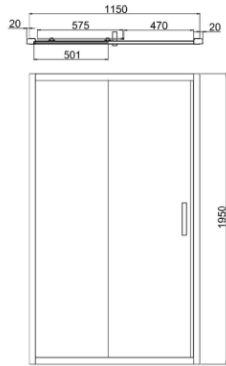

VANITY BASIN
WITH OVERFLOW

SHOWER BRASSWARE

THERMO SHOWER VALVE

CEILING SHOWER ARM
200MM

SQUARE SHOWER KIT
WITH OUTLET

SHOWERHEAD
200 X 200 X 8

SHOWER ENCLOSURE

ELITE SINGLE SLIDER 1200

RECTANGULAR TRAY 800 X 1200 25MM

BATH BRASSWARE

THERMO SHOWER VALVE

CEILING SHOWER ARM 200MM

BATH CLICK CLACK WASTE WITH FILLER

SHOWERHEAD 200 X 200 X 8

BATH SCREEN

HINGED BATH SCREEN CP CLEAR