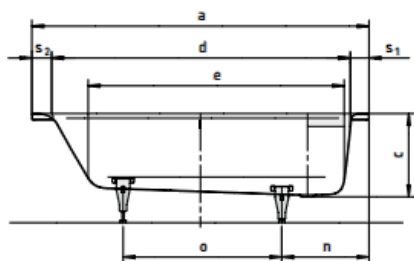

THE SACHELLE GROUP (TSG)
IMPORTERS & DISTRIBUTORS OF DESIGNER SANITARYWARE SINCE 1978

BATH

BATH 1700 x 750