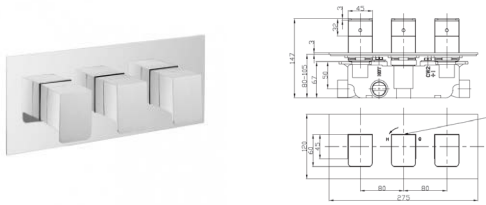

WAPPING
RIVERSIDE

THE SACHELLE GROUP (TSG)
IMPORTERS & DISTRIBUTORS OF DESIGNER SANITARYWARE SINCE 1978

WC

BTW MOUNTED PAN

FLUSH CONCEALED CISTERN
465X458MM

FLUSH PLATE - CHROME

BASIN

BASIN MONOBLOC
WITHOUT POP-UP WASTE

VANITY BASIN
WITH OVERFLOW

SHOWER BRASSWARE

THERMO SHOWER VALVE

CEILING SHOWER ARM
200MM

SQUARE SHOWER KIT
WITH OUTLET

SHOWERHEAD
200 X 200 X 8

SHOWER ENCLOSURE

ELITE SINGLE SLIDER 1200

RECTANGULAR TRAY 800 X 1200 25MM

BATH BRASSWARE

THERMO SHOWER VALVE

CEILING SHOWER ARM 200MM

BATH CLICK CLACK WASTE WITH FILLER

SHOWERHEAD 200 X 200 X 8

BATH SCREEN

HINGED BATH SCREEN CP CLEAR