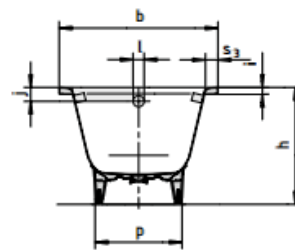

THE SACHELLE GROUP (TSG)
IMPORTERS & DISTRIBUTORS OF DESIGNER SANITARYWARE SINCE 1978

BATH

BATH 1700 x 750