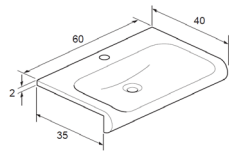

WAPPING
RIVERSIDE

THE SACHELLE GROUP (TSG)
IMPORTERS & DISTRIBUTORS OF DESIGNER SANITARYWARE SINCE 1978

WC

BTW MOUNTED PAN

FLUSH CONCEALED CISTERN
465X458MM

FLUSH PLATE - CHROME

BASIN

BASIN MONOBLOC
WITHOUT POP-UP WASTE

VANITY BASIN
WITH OVERFLOW

SHOWER BRASSWARE

THERMO SHOWER VALVE

CEILING SHOWER ARM
200MM

SQUARE SHOWER KIT
WITH OUTLET

SHOWERHEAD
200 X 200 X 8

SHOWER ENCLOSURE

ELITE SINGLE SLIDER 1200

RECTANGULAR TRAY 800 X 1200 25MM

BATH BRASSWARE

THERMO SHOWER VALVE

CEILING SHOWER ARM 200MM

BATH CLICK CLACK WASTE WITH FILLER

SHOWERHEAD 200 X 200 X 8

BATH SCREEN

HINGED BATH SCREEN CP CLEAR