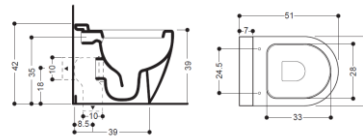

WAPPING
RIVERSIDE

THE SACHELLE GROUP (TSG)
IMPORTERS & DISTRIBUTORS OF DESIGNER SANITARYWARE SINCE 1978

WC

BTW MOUNTED PAN

FLUSH CONCEALED CISTERN
465X458MM

FLUSH PLATE - CHROME

BASIN

BASIN MONOBLOC
WITHOUT POP-UP WASTE

VANITY BASIN
WITH OVERFLOW

SHOWER BRASSWARE

THERMO SHOWER VALVE

CEILING SHOWER ARM
200MM

SQUARE SHOWER KIT
WITH OUTLET

SHOWERHEAD
200 X 200 X 8

SHOWER ENCLOSURE

ELITE SINGLE SLIDER 1200

RECTANGULAR TRAY 800 X 1200 25MM

BATH BRASSWARE

THERMO SHOWER VALVE

CEILING SHOWER ARM 200MM

BATH CLICK CLACK WASTE WITH FILLER

SHOWERHEAD 200 X 200 X 8

BATH SCREEN

HINGED BATH SCREEN CP CLEAR