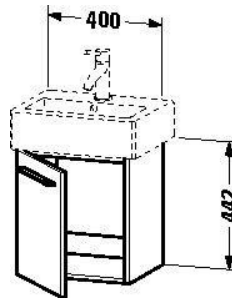

SHOWER

Single Bath Screen
850 x 1500mm - Silver/Clear

Wall Outlet With Handset & Hose - Chrome

1700 x 700 x 430mm Bath

Central 200mm
Fixed Head Brass - Brass

Thermo Shower Valve 3 Way Diverter - Chrome

BATH BRASSWARE

Pair Of Bolts 10x140mm Trough The Wall

Thermostatic Shower Valve - Chrome

Extended Bath
Click Clack Waste 90cm - Chrome/White

Shower Arm 310mm - Chrome

Central 200mm Fixed Head Brass - Brass

Thermo Shower Valve 2 Way Diverter - Chrome

THE SACHELLE GROUP (TSG)
IMPORTERS & DISTRIBUTORS OF DESIGNER SANITARYWARE SINCE 1978

CLOAKROOM

WC Frame & Cistern 820 x 500mm

Handrinse Basin, 450 x 350mm, 1TH - White

Flush Plate - Chrome

Vanity Unit Wall Mounted 442x400x328mm

SHOWER ROOMS

Single Door 800mm - Silver/Clear

Quadrant Tray 800 x 800 x 40mm - White

Single Fixed Panel 1100mm - Silver

Ultra Low Profile Tray 1700x700x25mm - White

Bath 1700 x 700mm LH Overflow - White

X-Large Vanity Unit Wall Mounted 456x500x407mm