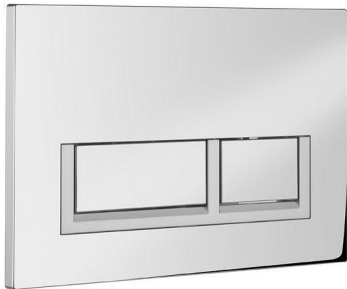

BASIN

Wisp Basin Monobloc
Without Pop-Up Waste - Chrome

Small Bottle Trap
with 400mm Pipe - Chrome

Furniture Basin, 530 x 520mm - White

Basin Click
Clack Waste Slotted - Chrome

THE SACHELLE GROUP (TSG)
IMPORTERS & DISTRIBUTORS OF DESIGNER SANITARYWARE SINCE 1978

SHOWER

Single Bath Screen
850 x 1500mm - Silver/Clear

Wall Outlet With Handset & Hose - Chrome

1700 x 700 x 430mm Bath

Central 200mm
Fixed Head Brass - Brass

Thermo Shower Valve 3 Way Diverter - Chrome

BATH BRASSWARE

THE SACHELLE GROUP (TSG)
IMPORTERS & DISTRIBUTORS OF DESIGNER SANITARYWARE SINCE 1978

CLOAKROOM

WC Frame & Cistern 820 x 500mm

Handrinse Basin, 450 x 350mm, 1TH - White

Flush Plate - Chrome

Vanity Unit Wall Mounted 442x400x328mm

SHOWER ROOMS

Single Door 800mm - Silver/Clear

Quadrant Tray 800 x 800 x 40mm - White

Single Fixed Panel 1100mm - Silver

Ultra Low Profile Tray 1700x700x25mm - White

Bath 1700 x 700mm LH Overflow - White

X-Large Vanity Unit Wall Mounted 456x500x407mm