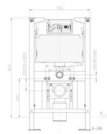

WC Frame & Cistern 980 x 500mm