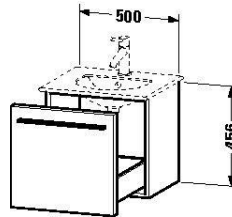

THE SACHELLE GROUP (TSG)
IMPORTERS & DISTRIBUTORS OF DESIGNER SANITARYWARE SINCE 1978

CLOAKROOM

WC Frame & Cistern 820 x 500mm

Handrinse Basin, 450 x 350mm, 1TH - White

Flush Plate - Chrome

Vanity Unit Wall Mounted 442x400x328mm

SHOWER ROOMS

Single Door 800mm - Silver/Clear

Quadrant Tray 800 x 800 x 40mm - White

Single Fixed Panel 1100mm - Silver

Ultra Low Profile Tray 1700x700x25mm - White

Bath 1700 x 700mm LH Overflow - White

X-Large Vanity Unit Wall Mounted 456x500x407mm