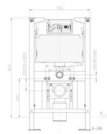

ROTHSAY

THE SACHELLE GROUP (TSG)
IMPORTERS & DISTRIBUTORS OF DESIGNER SANITARYWARE SINCE 1978

WC

Wrap Over Seat Soft Case - White

Wall Hung Pan - White

WC Frame & Cistern 980 x 500mm

Central Flush Plate - Chrom

BASIN

Wisp Basin Monobloc
Without Pop-Up Waste - Chrome

Turin Wall Mounted Basin
500 x 350 x 120mm - White

Small Bottle Trap
with 400mm Pipe - Chrome

Basin Click
Clack Waste Slotted - Chrome

SHOWER

1700 x 700 x 410mm Plain Bath - White